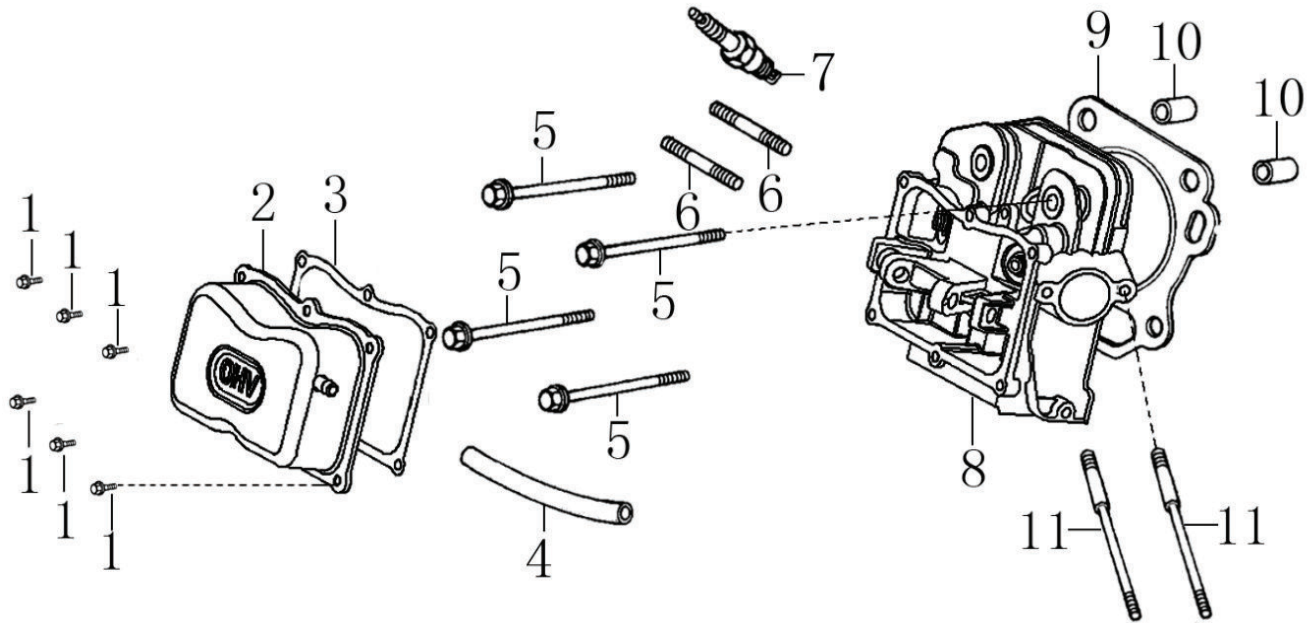

Cylinder Head

ITEM	PART NO.	QTY.	DESCRIPTION
1	0J35240147	6	BOLT, FLANGE
2	0J39340112	1	COVER, VALVE
3	0J39340113	1	GASKET, VALVE COVER
4	0K22930128	1	TUBE, BREATHER
5	0G84420211	4	BOLT, FLANGE, 10x80
6	0K10450110	2	BOLT, STUD, EXHAUST
7	0J00620106	1	SPARK PLUG
8	0K10450111	1	HEAD, CYLINDER
9	0J35240111	1	GASKET, CYLINDER HEAD
10	0G84420212	2	PIN, DOWEL
11	0K10450112	2	BOLT, STUD, INTAKE

302cc ENGINE

Crankcase

ITEM	PART NO.	QTY.	DESCRIPTION
1	0G84420217	2	BOLT, FLANGE
2	0G84420105	1	SWITCH ASSY., OIL LEVEL
3	0J35220160	1	BOLT, STUD, EXHAUST
4	0G84420218	1	WASHER, 8*16*1.2
5	0G84420219	1	PIN, LOCK, 10MM
6	0K10450113	1	SHAFT, GOVERNOR ARM
7	0J35240155	1	OIL SEAL 30×46×8
8	0G84420110	2	BOLT, DRAIN PLUG
9	0G84420109	2	WASHER, DRAIN PLUG, 12MM
10	0K10450114	1	CRANKCASE
11	0K22930129	1	HOLDER, STOP SWITCH
12	0K10450115	1	COVER, WIRE
13	0G84420112	1	ALERT UNIT, OIL
14	0G84420194	1	BOLT, FLANGE, 6×12

Crankshaft and Piston

ITEM	PART NO.	QTY.	DESCRIPTION
1	OK10450120	1	RING SET, PISTON
2	OJ47870127	2	CLIP, PISTON PIN
3	OK10450121	1	PISTON
4	OK10450122	1	PIN, PISTON
5	OK10450123	1	ROD ASSY., CONNECTING
6	OG84420236	2	BOLT, CONNECTING ROD
7	OK10450124	1	CRANKSHAFT ASSY
8	OG84420119	1	KEY, SPECIAL WOODRUFF
9	OK22930117	1	KEY, CRANKSHAFT

Rocker and Camshaft

ITEM	PART NO.	QTY.	DESCRIPTION
1	0J39430124	1	ROCKER ARM ASSY.
2	0J39430125	1	ROCKER ARM ASSY.
3	0K10450125	2	VALVE ROCKER SHAFT
4	0K10450126	2	PUSH ROD
5	0G84420174	2	LIFTER, VALVE
6	0G84420122	2	ROTATOR, VALVE
7	0G84420239	4	KEEPER, VALVE
8	0G84420123	2	RETAINER, VALVE SPRING
9	0G84420124	2	SPRING, VALVE
10	0G84420125	1	SEAT, VALVE SPRING
11	0G84420128	1	SEAL, VALVE STEM
12	0K10450127	1	VALVE ASSY.
13	0K10450128	1	CAMSHAFT ASSY
15	0K10450129	1	RETAINER, ROCKER ARM SHAFT
16	0G84420194	1	BOLT, FLANGE 6x12