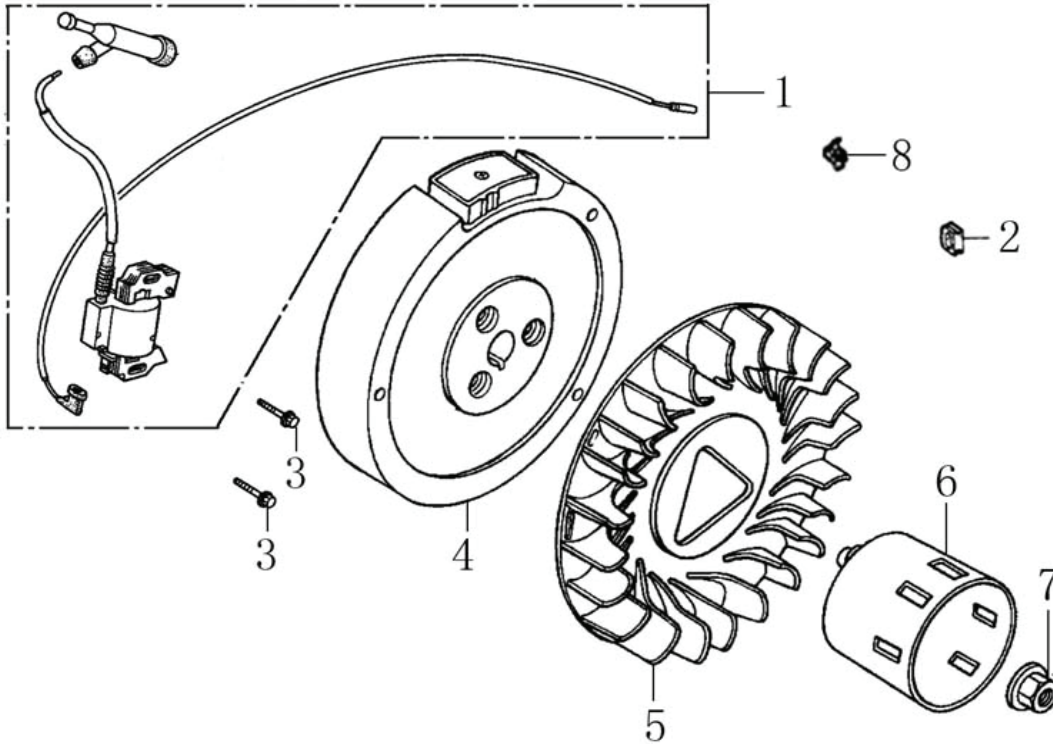

Rocker and Camshaft

ITEM	PART NO.	QTY.	DESCRIPTION
1	0J39430124	1	ROCKER ARM ASSY.
2	0J39430125	1	ROCKER ARM ASSY.
3	0K10450125	2	VALVE ROCKER SHAFT
4	0K10450126	2	PUSH ROD
5	0G84420174	2	LIFTER, VALVE
6	0G84420122	2	ROTATOR, VALVE
7	0G84420239	4	KEEPER, VALVE
8	0G84420123	2	RETAINER, VALVE SPRING
9	0G84420124	2	SPRING, VALVE
10	0G84420125	1	SEAT, VALVE SPRING
11	0G84420128	1	SEAL, VALVE STEM
12	0K10450127	1	VALVE ASSY.
13	0K10450128	1	CAMSHAFT ASSY
15	0K10450129	1	RETAINER, ROCKER ARM SHAFT
16	0G84420194	1	BOLT, FLANGE 6x12

302cc ENGINE

Flywheel and Ignition

ITEM	PART NO.	QTY.	DESCRIPTION
1	0J35240143	1	COIL ASSY., IGNITION
2	0G84420267	1	GROMMET, CORD
3	0G84420268	2	BOLT, FLANGE, M6X25
4	0J35240142	1	FLYWHEEL
5	0J35240116	1	FAN, COOLING
6	0J35240141	1	PULLEY, STARTER
7	0G84420149	1	NUT, SPECIAL, 16MM
8	0J35220172	1	HOLDER, STOP SWITCH

Control

ITEM	PART NO.	QTY.	DESCRIPTION
1	0G84420194	2	BOLT, FLANGE 6 X 12
2	0K10450137	1	CONTROL ASSY.
3	0K10450138	1	SPRING, CABLE RETURN
4	0J39430132	1	SPRING, THROTTLE RETURN
5	0K45100110	1	ROD, GOVERNOR
6	0H58410171	1	NUT, FLANGE M6
7	0G84420197	1	BOLT, QUADRATE HEAD
8	0J35240127	1	ARM, GOVERNOR