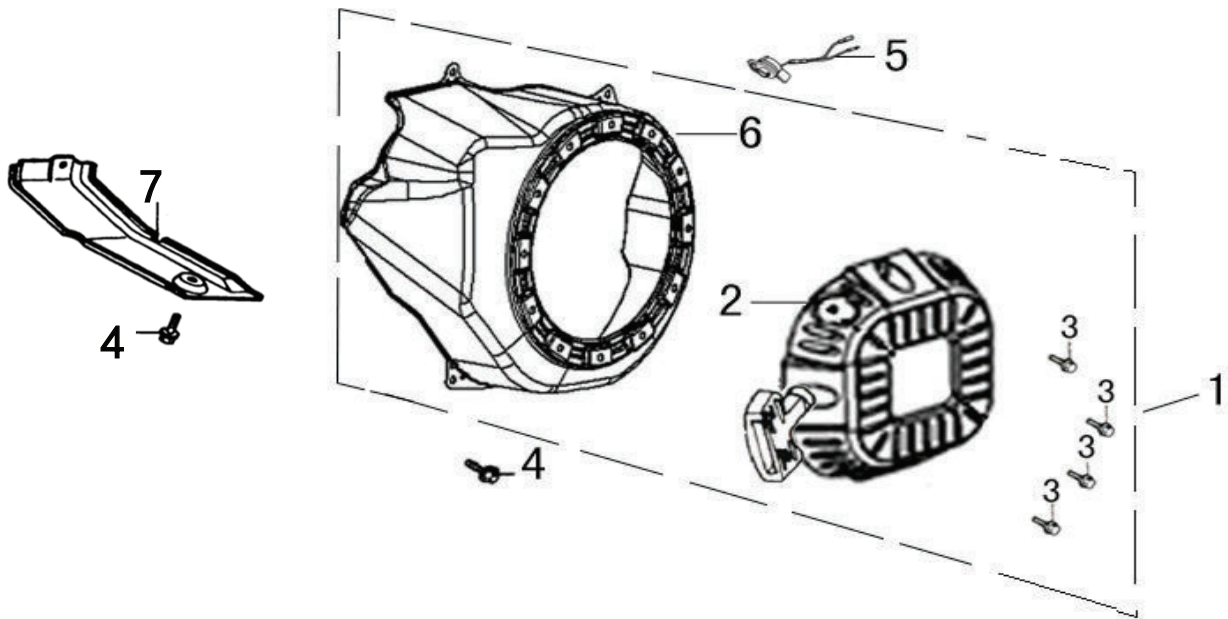

Starter

ITEM	PART NO.	QTY.	DESCRIPTION
1	0K10450130	1	STARTER, RECOIL W/HOUSING
2	0K10450145	1	STARTER ASSY., RECOIL
3	0G84420241	4	BOLT,FLANGE 6x8
4	0G84420194	5	BOLT,FLANGE 6x12
5	0G9911	1	SWITCH ASSY.,ENGINE STOP
6	0K10450132	1	HOUSING, FAN BLOWER
7	0K10450133	1	SHROUD