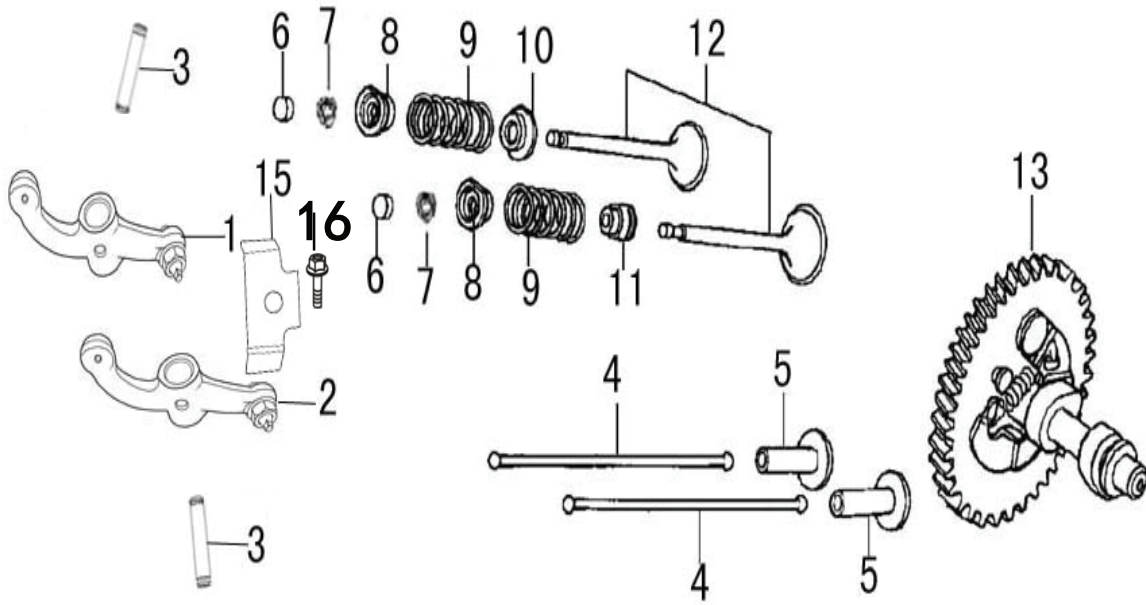

Cylinder Head

ITEM	PART NO.	QTY.	DESCRIPTION
1	0J35240147	6	BOLT, FLANGE
2	0J39340112	1	COVER, VALVE
3	0J39340113	1	GASKET, VALVE COVER
4	0K22930128	1	TUBE, BREATHER
5	0G84420211	4	BOLT, FLANGE, 10x80
6	0K10450110	2	BOLT, STUD, EXHAUST
7	0J00620106	1	SPARK PLUG
8	0K10450111	1	HEAD, CYLINDER
9	0J35240111	1	GASKET, CYLINDER HEAD
10	0G84420212	2	PIN, DOWEL
11	0K10450112	2	BOLT, STUD, INTAKE

Crankcase Cover

ITEM	PART NO.	QTY.	DESCRIPTION
1	0J35250110	2	CAP ASSY., DIP STICK/WASHER
2	0H98380103	7	BOLT, FLANGE 8X35
3	0J35240155	1	OIL SEAL 30x46x8
4	0K10450116	1	CRANKCASE COVER
5	0K10450117	1	GASKET, CRANKCASE COVER
6	0G84420228	2	DOWEL PIN 8x12
7	0K10450118	1	GOVERNOR KIT
8	0K10450119	1	BALL BEARING 6206

Crankshaft and Piston

ITEM	PART NO.	QTY.	DESCRIPTION
1	OK10450120	1	RING SET, PISTON
2	OJ47870127	2	CLIP, PISTON PIN
3	OK10450121	1	PISTON
4	OK10450122	1	PIN, PISTON
5	OK10450123	1	ROD ASSY., CONNECTING
6	OG84420236	2	BOLT, CONNECTING ROD
7	OK10450124	1	CRANKSHAFT ASSY
8	OG84420119	1	KEY, SPECIAL WOODRUFF
9	OK22930117	1	KEY, CRANKSHAFT

Rocker and Camshaft

ITEM	PART NO.	QTY.	DESCRIPTION
1	0J39430124	1	ROCKER ARM ASSY.
2	0J39430125	1	ROCKER ARM ASSY.
3	0K10450125	2	VALVE ROCKER SHAFT
4	0K10450126	2	PUSH ROD
5	0G84420174	2	LIFTER, VALVE
6	0G84420122	2	ROTATOR, VALVE
7	0G84420239	4	KEEPER, VALVE
8	0G84420123	2	RETAINER, VALVE SPRING
9	0G84420124	2	SPRING, VALVE
10	0G84420125	1	SEAT, VALVE SPRING
11	0G84420128	1	SEAL, VALVE STEM
12	0K10450127	1	VALVE ASSY.
13	0K10450128	1	CAMSHAFT ASSY
15	0K10450129	1	RETAINER, ROCKER ARM SHAFT
16	0G84420194	1	BOLT, FLANGE 6x12