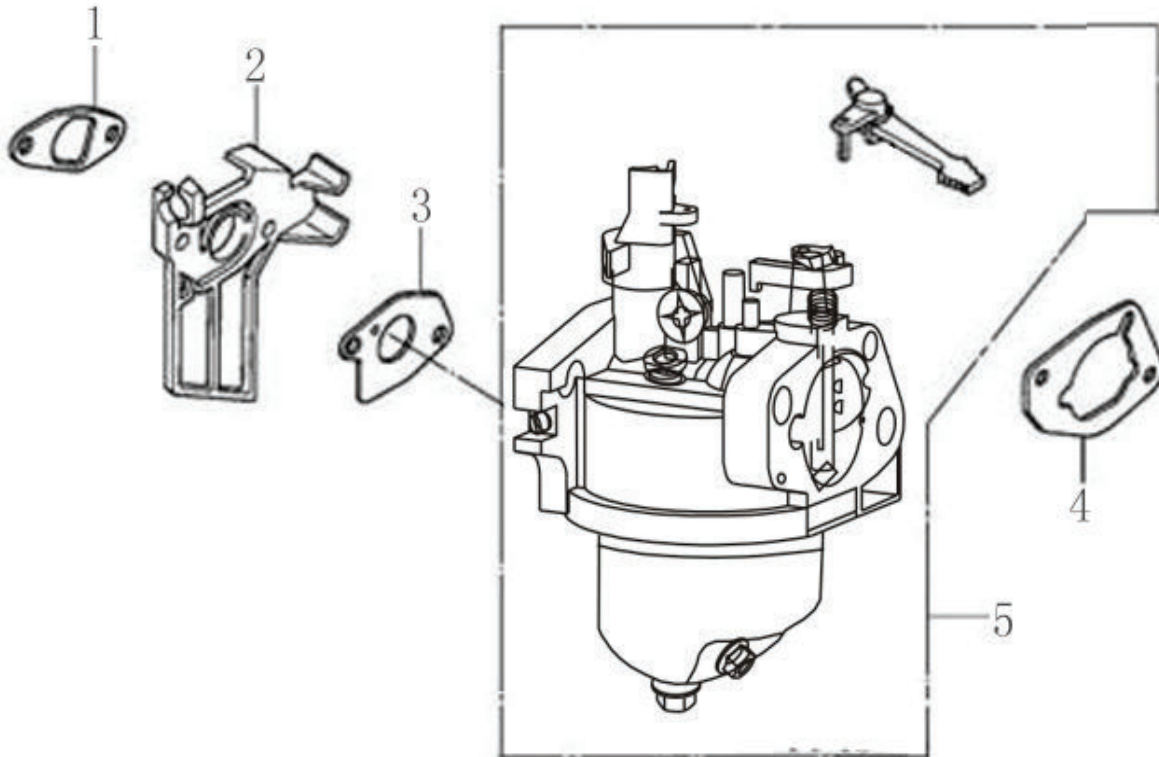

Carburetor

ITEM	PART NO.	QTY.	DESCRIPTION
1	0J35240120	1	GASKET, CARBURETOR
2	0K10450134	1	INSULATOR, CARBURETOR
3	0K10450135	1	GASKET, INSULATOR
4	0G84420156	1	GASKET, AIR CLEANER
5	0K10450136	1	CARBURETOR