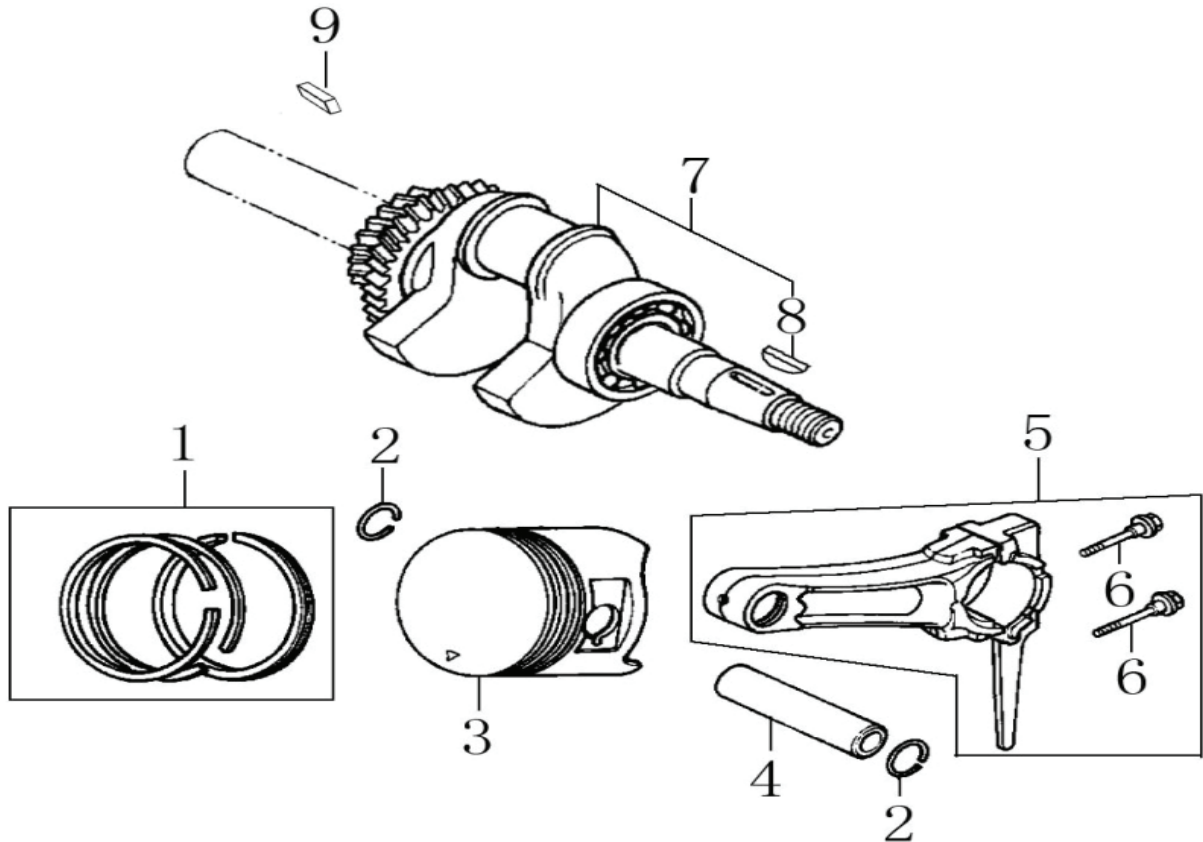

Crankshaft and Piston

ITEM	PART NO.	QTY.	DESCRIPTION
1	OK10450120	1	RING SET, PISTON
2	OJ47870127	2	CLIP, PISTON PIN
3	OK10450121	1	PISTON
4	OK10450122	1	PIN, PISTON
5	OK10450123	1	ROD ASSY., CONNECTING
6	OG84420236	2	BOLT, CONNECTING ROD
7	OK10450124	1	CRANKSHAFT ASSY
8	OG84420119	1	KEY, SPECIAL WOODRUFF
9	OK22930117	1	KEY, CRANKSHAFT