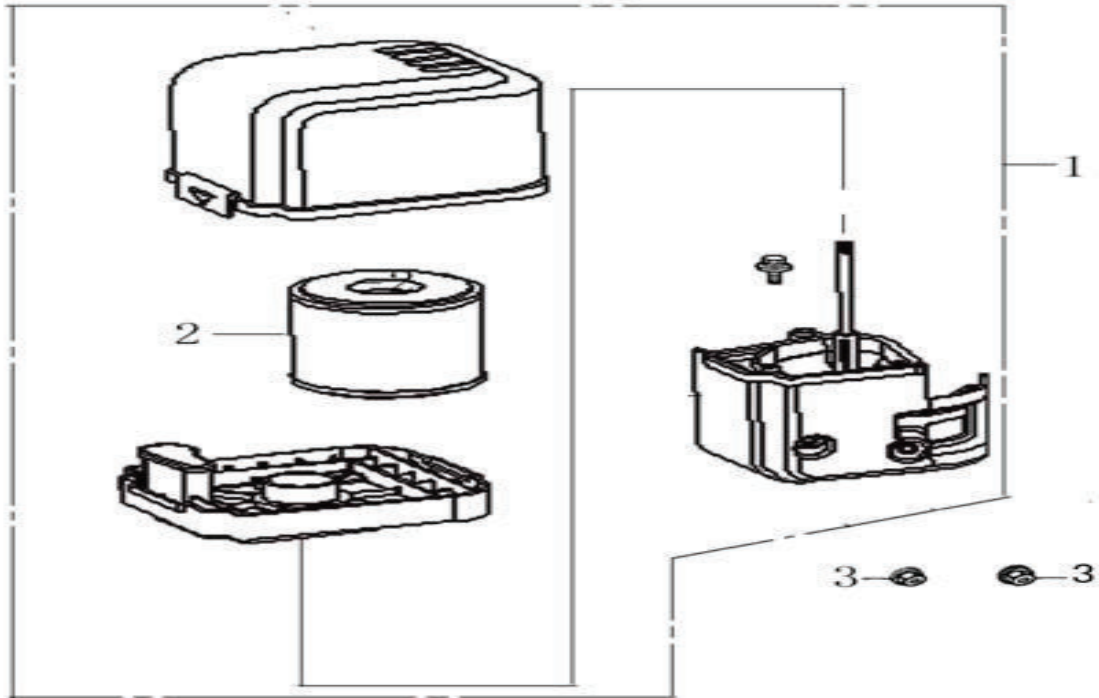

Air Cleaner

ITEM	PART NO.	QTY.	DESCRIPTION
1	0K10450140	1	AIR CLEANER ASSY
2	0K10450141	1	ELEMENT, AIR CLEANER
3	0G84420272	2	NUT, FLANGE, M6