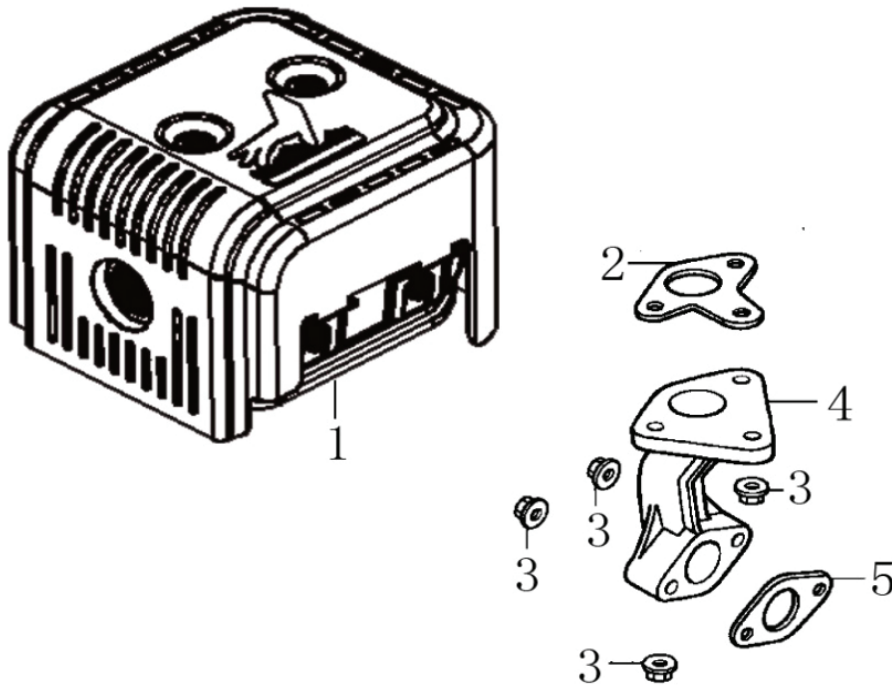

Muffler

ITEM	PART NO.	QTY.	DESCRIPTION
1	0K10450142	1	MUFFLER ASSY.
2	0K22930123	1	GASKET, EXH. PIPE
3	0J35220161	5	NUT, HEX ., M8
4	0K22930122	1	MANIFOLD, EXHAUST
5	0G9028	1	GASKET, MUFFLER