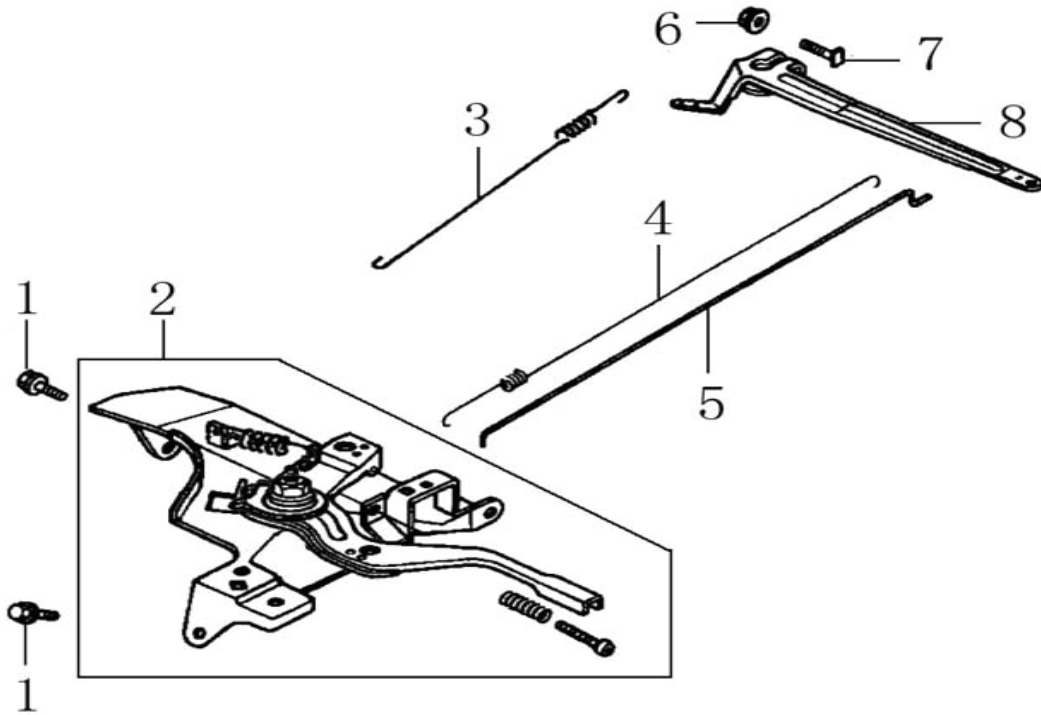

Rocker and Camshaft

ITEM	PART NO.	QTY.	DESCRIPTION
1	0J39430124	1	ROCKER ARM ASSY.
2	0J39430125	1	ROCKER ARM ASSY.
3	0K10450125	2	VALVE ROCKER SHAFT
4	0K10450126	2	PUSH ROD
5	0G84420174	2	LIFTER, VALVE
6	0G84420122	2	ROTATOR, VALVE
7	0G84420239	4	KEEPER, VALVE
8	0G84420123	2	RETAINER, VALVE SPRING
9	0G84420124	2	SPRING, VALVE
10	0G84420125	1	SEAT, VALVE SPRING
11	0G84420128	1	SEAL, VALVE STEM
12	0K10450127	1	VALVE ASSY.
13	0K10450128	1	CAMSHAFT ASSY
15	0K10450129	1	RETAINER, ROCKER ARM SHAFT
16	0G84420194	1	BOLT, FLANGE 6x12

302cc ENGINE

Flywheel and Ignition

ITEM	PART NO.	QTY.	DESCRIPTION
1	0J35240143	1	COIL ASSY., IGNITION
2	0G84420267	1	GROMMET, CORD
3	0G84420268	2	BOLT, FLANGE, M6X25
4	0J35240142	1	FLYWHEEL
5	0J35240116	1	FAN, COOLING
6	0J35240141	1	PULLEY, STARTER
7	0G84420149	1	NUT, SPECIAL, 16MM
8	0J35220172	1	HOLDER, STOP SWITCH

Control

ITEM	PART NO.	QTY.	DESCRIPTION
1	0G84420194	2	BOLT, FLANGE 6 X 12
2	0K10450137	1	CONTROL ASSY.
3	0K10450138	1	SPRING, CABLE RETURN
4	0J39430132	1	SPRING, THROTTLE RETURN
5	0K45100110	1	ROD, GOVERNOR
6	0H58410171	1	NUT, FLANGE M6
7	0G84420197	1	BOLT, QUADRATE HEAD
8	0J35240127	1	ARM, GOVERNOR