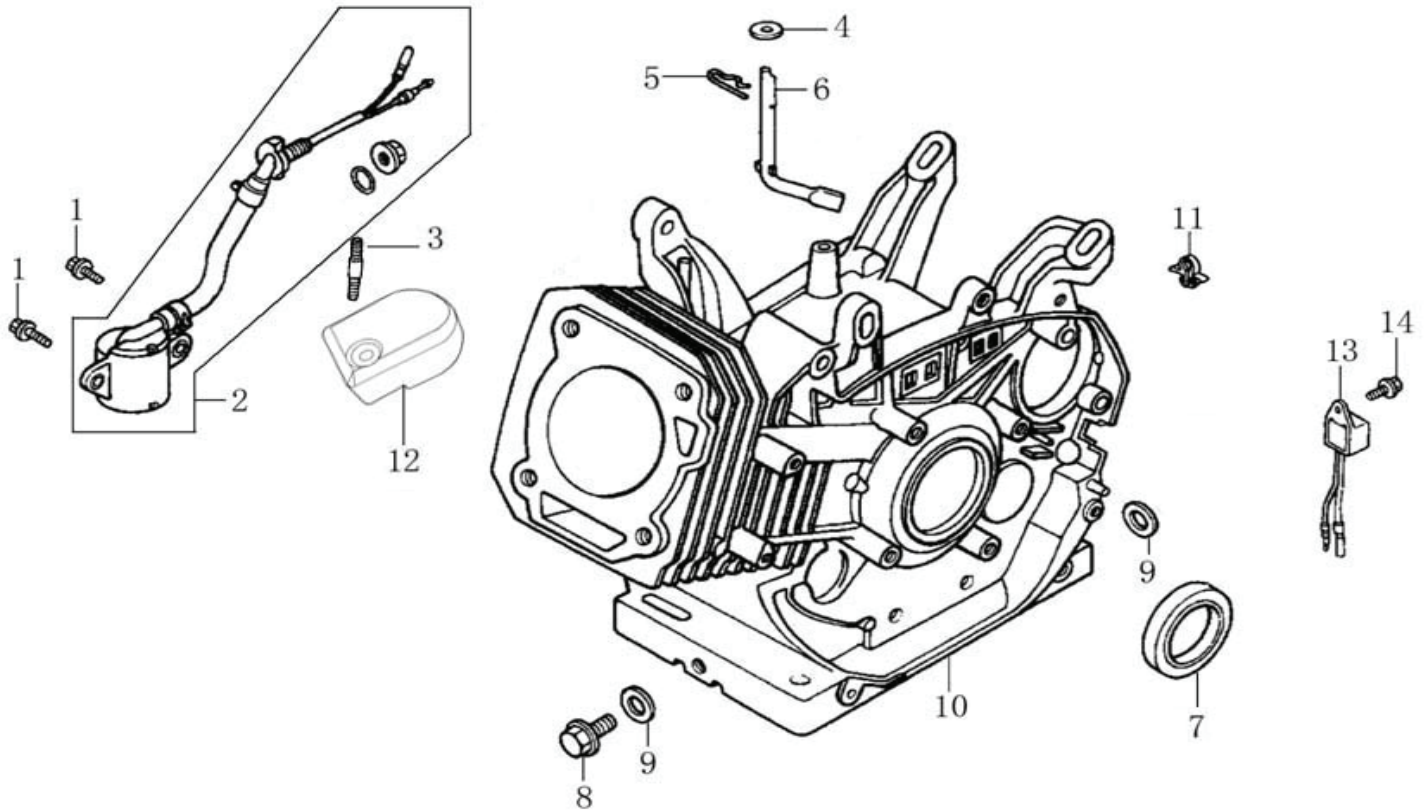

Cylinder Head

ITEM	PART NO.	QTY.	DESCRIPTION
1	0J35240147	6	BOLT, FLANGE
2	0J39340112	1	COVER, VALVE
3	0J39340113	1	GASKET, VALVE COVER
4	0K22930128	1	TUBE, BREATHER
5	0G84420211	4	BOLT, FLANGE, 10x80
6	0K10450110	2	BOLT, STUD, EXHAUST
7	0J00620106	1	SPARK PLUG
8	0K10450111	1	HEAD, CYLINDER
9	0J35240111	1	GASKET, CYLINDER HEAD
10	0G84420212	2	PIN, DOWEL
11	0K10450112	2	BOLT, STUD, INTAKE

302cc ENGINE

Crankcase

ITEM	PART NO.	QTY.	DESCRIPTION
1	0G84420217	2	BOLT, FLANGE
2	0G84420105	1	SWITCH ASSY., OIL LEVEL
3	0J35220160	1	BOLT, STUD, EXHAUST
4	0G84420218	1	WASHER, 8*16*1.2
5	0G84420219	1	PIN, LOCK, 10MM
6	0K10450113	1	SHAFT, GOVERNOR ARM
7	0J35240155	1	OIL SEAL 30×46×8
8	0G84420110	2	BOLT, DRAIN PLUG
9	0G84420109	2	WASHER, DRAIN PLUG, 12MM
10	0K10450114	1	CRANKCASE
11	0K22930129	1	HOLDER, STOP SWITCH
12	0K10450115	1	COVER, WIRE
13	0G84420112	1	ALERT UNIT, OIL
14	0G84420194	1	BOLT, FLANGE, 6×12

Crankshaft and Piston

ITEM	PART NO.	QTY.	DESCRIPTION
1	OK10450120	1	RING SET, PISTON
2	OJ47870127	2	CLIP, PISTON PIN
3	OK10450121	1	PISTON
4	OK10450122	1	PIN, PISTON
5	OK10450123	1	ROD ASSY., CONNECTING
6	OG84420236	2	BOLT, CONNECTING ROD
7	OK10450124	1	CRANKSHAFT ASSY
8	OG84420119	1	KEY, SPECIAL WOODRUFF
9	OK22930117	1	KEY, CRANKSHAFT

Rocker and Camshaft

ITEM	PART NO.	QTY.	DESCRIPTION
1	0J39430124	1	ROCKER ARM ASSY.
2	0J39430125	1	ROCKER ARM ASSY.
3	0K10450125	2	VALVE ROCKER SHAFT
4	0K10450126	2	PUSH ROD
5	0G84420174	2	LIFTER, VALVE
6	0G84420122	2	ROTATOR, VALVE
7	0G84420239	4	KEEPER, VALVE
8	0G84420123	2	RETAINER, VALVE SPRING
9	0G84420124	2	SPRING, VALVE
10	0G84420125	1	SEAT, VALVE SPRING
11	0G84420128	1	SEAL, VALVE STEM
12	0K10450127	1	VALVE ASSY.
13	0K10450128	1	CAMSHAFT ASSY
15	0K10450129	1	RETAINER, ROCKER ARM SHAFT
16	0G84420194	1	BOLT, FLANGE 6x12