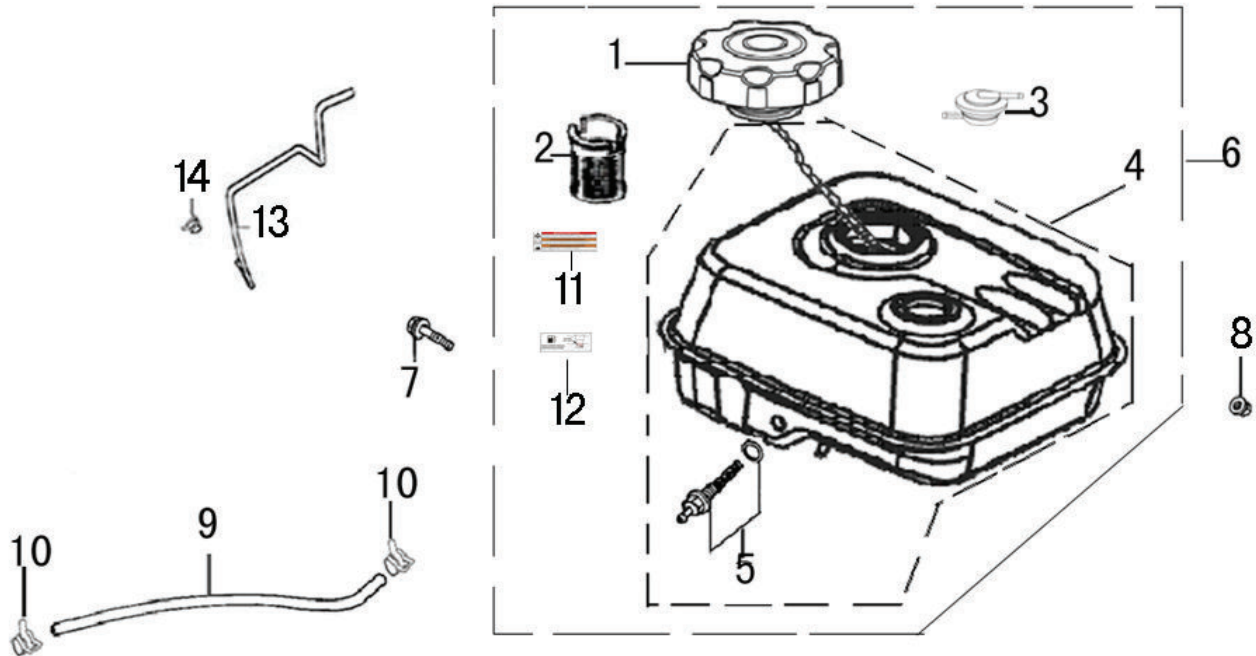

302cc ENGINE

Fuel Tank

ITEM	PART NO.	QTY.	DESCRIPTION
1	0J88870127	1	CAP COMP., FUEL FILLER
2	0J35220133	1	FILTER, FUEL
3	0J88870128	1	GAS VALVE, FUEL TANK
4	0K31330116	1	TANK COMP., FUEL
5	0J35220132	1	JOINT ASSY., FUEL TANK
6	0K22930130	1	TANK ASSY., FUEL
7	0G84420201	2	BOLT, FLANGE , 8x25
8	0K22930127	2	NUT, FLANGE
9	0G9757D	1	TUBE, FUEL
10	0J88870130	2	CLAMP
11	NA	1	WARNING MARK
12	NA	1	REMINDER MARK
13	0K10450144	1	HOSE, FUEL
14	0J88870132	1	CLAMP