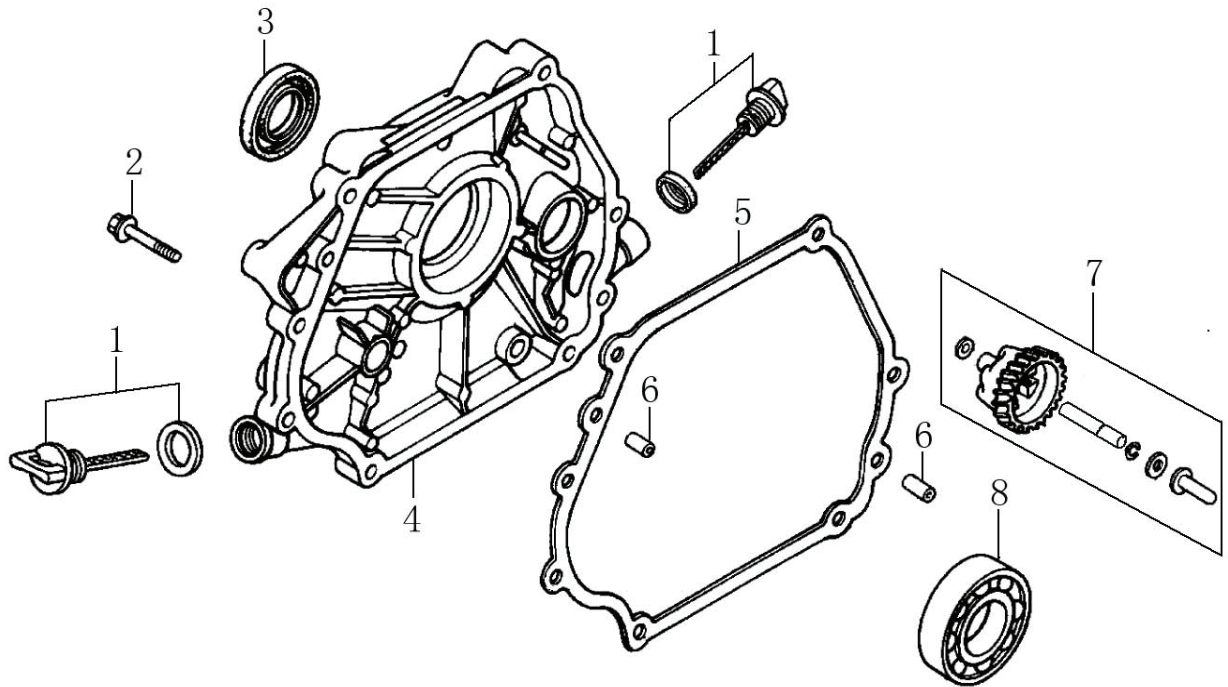

Cylinder Head

ITEM	PART NO.	QTY.	DESCRIPTION
1	0J35240147	6	BOLT, FLANGE
2	0J39340112	1	COVER, VALVE
3	0J39340113	1	GASKET, VALVE COVER
4	0K22930128	1	TUBE, BREATHER
5	0G84420211	4	BOLT, FLANGE, 10x80
6	0K10450110	2	BOLT, STUD, EXHAUST
7	0J00620106	1	SPARK PLUG
8	0K10450111	1	HEAD, CYLINDER
9	0J35240111	1	GASKET, CYLINDER HEAD
10	0G84420212	2	PIN, DOWEL
11	0K10450112	2	BOLT, STUD, INTAKE

302cc ENGINE

Crankcase

ITEM	PART NO.	QTY.	DESCRIPTION
1	0G84420217	2	BOLT, FLANGE
2	0G84420105	1	SWITCH ASSY., OIL LEVEL
3	0J35220160	1	BOLT, STUD, EXHAUST
4	0G84420218	1	WASHER, 8*16*1.2
5	0G84420219	1	PIN, LOCK, 10MM
6	0K10450113	1	SHAFT, GOVERNOR ARM
7	0J35240155	1	OIL SEAL 30×46×8
8	0G84420110	2	BOLT, DRAIN PLUG
9	0G84420109	2	WASHER, DRAIN PLUG, 12MM
10	0K10450114	1	CRANKCASE
11	0K22930129	1	HOLDER, STOP SWITCH
12	0K10450115	1	COVER, WIRE
13	0G84420112	1	ALERT UNIT, OIL
14	0G84420194	1	BOLT, FLANGE, 6×12

Crankcase Cover

ITEM	PART NO.	QTY.	DESCRIPTION
1	0J35250110	2	CAP ASSY., DIP STICK/WASHER
2	0H98380103	7	BOLT, FLANGE 8X35
3	0J35240155	1	OIL SEAL 30x46x8
4	0K10450116	1	CRANKCASE COVER
5	0K10450117	1	GASKET, CRANKCASE COVER
6	0G84420228	2	DOWEL PIN 8x12
7	0K10450118	1	GOVERNOR KIT
8	0K10450119	1	BALL BEARING 6206

Rocker and Camshaft

ITEM	PART NO.	QTY.	DESCRIPTION
1	0J39430124	1	ROCKER ARM ASSY.
2	0J39430125	1	ROCKER ARM ASSY.
3	0K10450125	2	VALVE ROCKER SHAFT
4	0K10450126	2	PUSH ROD
5	0G84420174	2	LIFTER, VALVE
6	0G84420122	2	ROTATOR, VALVE
7	0G84420239	4	KEEPER, VALVE
8	0G84420123	2	RETAINER, VALVE SPRING
9	0G84420124	2	SPRING, VALVE
10	0G84420125	1	SEAT, VALVE SPRING
11	0G84420128	1	SEAL, VALVE STEM
12	0K10450127	1	VALVE ASSY.
13	0K10450128	1	CAMSHAFT ASSY
15	0K10450129	1	RETAINER, ROCKER ARM SHAFT
16	0G84420194	1	BOLT, FLANGE 6x12